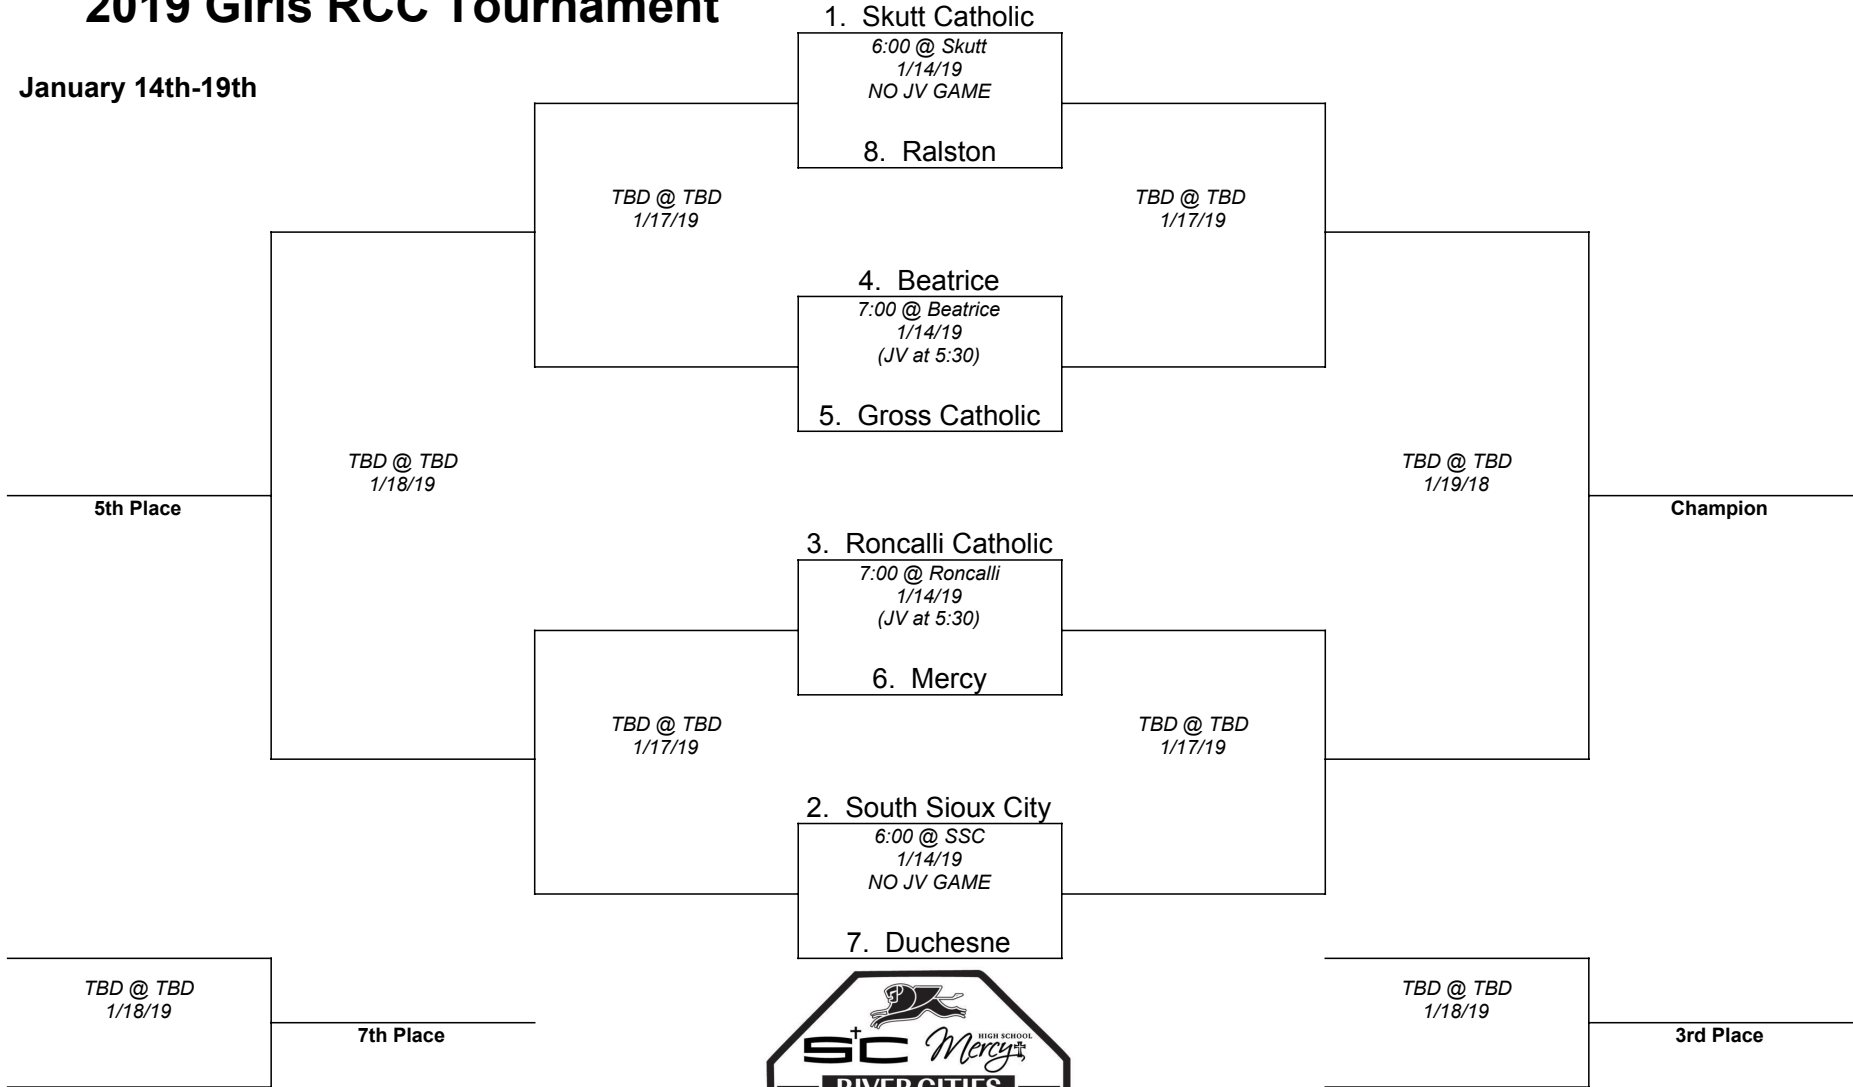

2019 Girls RCC Tournament

January 14th-19th

Tournament seeded using NSAA Wildcard Pts. on Wed. Jan. 9th
 Highest Seed of the Two Teams Playing = Home Site
 Highest Seed/Home Team = White Uniforms
 Lowest Seed/Visiting Team = Dark Uniforms
 M-F games played at 7:00 unless double header (5:30 and 7:00)
 Saturday games played at 3:00 unless double header (1:30 and 3:00)
 JV First Round if both teams agree