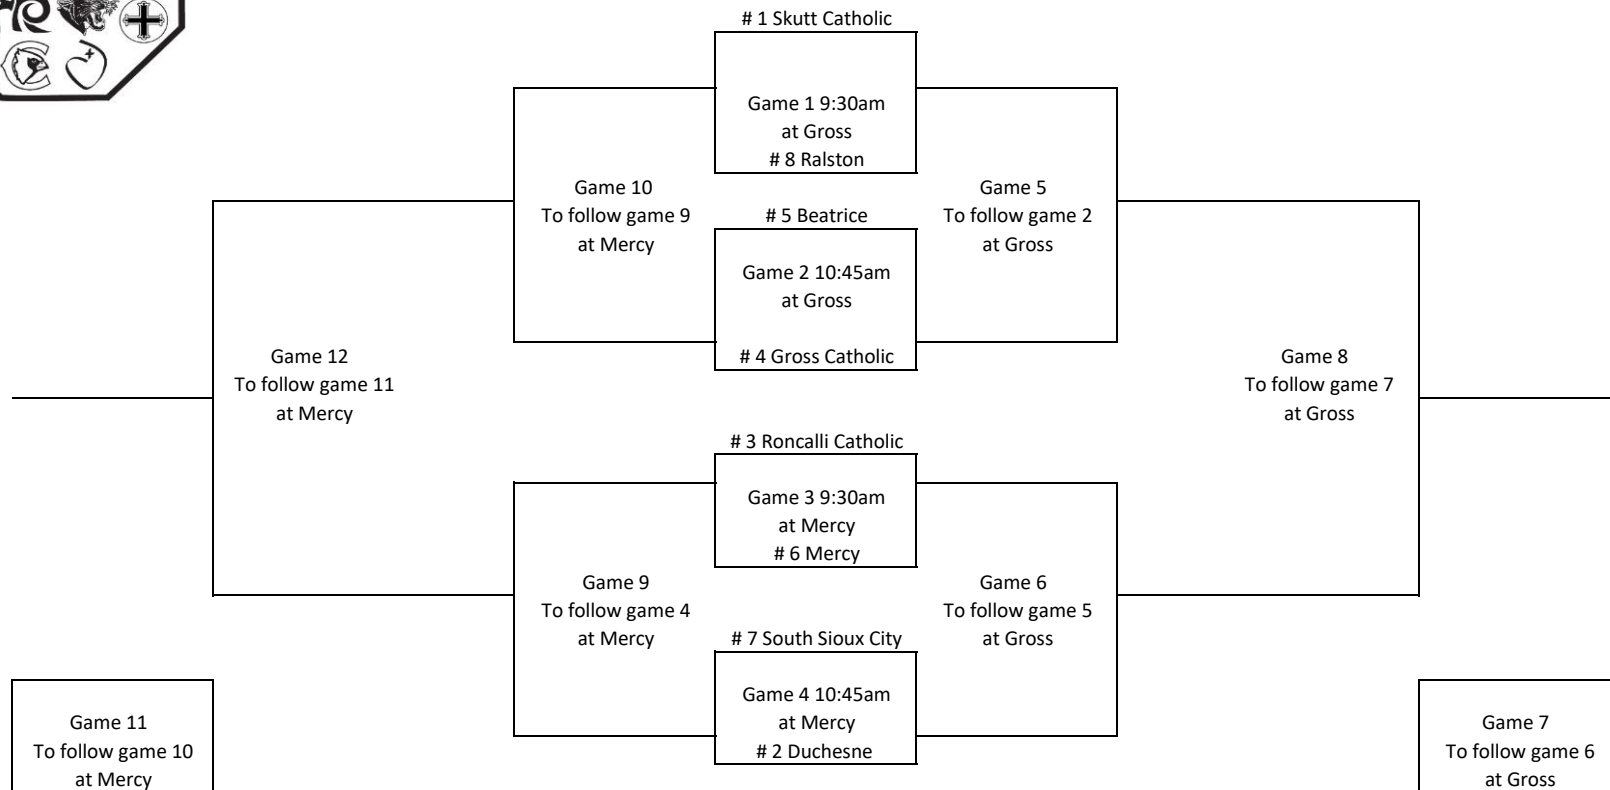

RCC Volleyball Tournery 2019

Mercy
1501 So. 48th St.
Omaha, NE 68106

Gross Catholic
7700 So. 43rd
Bellevue, NE 68147

Admission: Adults \$6.00 and Student \$4.00
Stamps will be provided after you pay at one site.